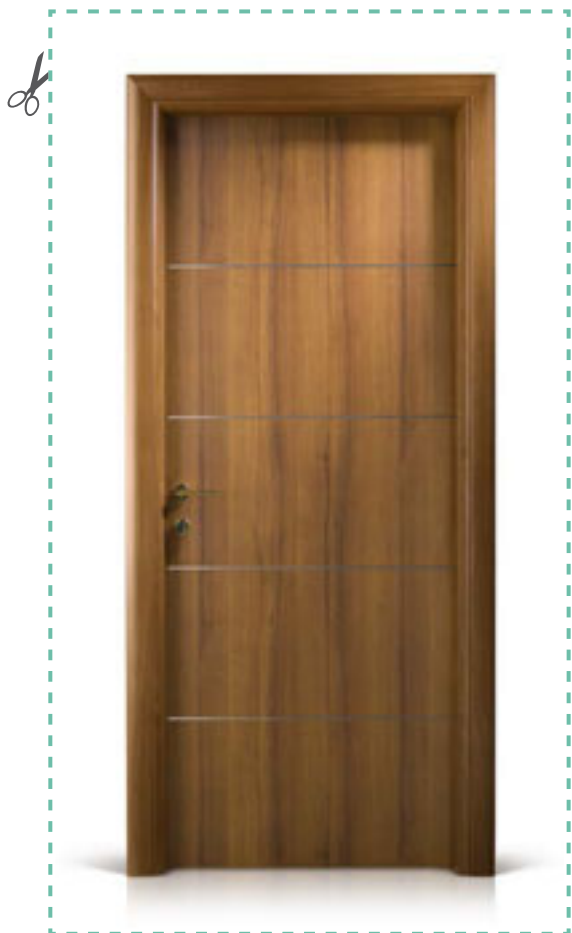

Finitura Noce / Telaio Oval
Finish Walnut / Frame Oval